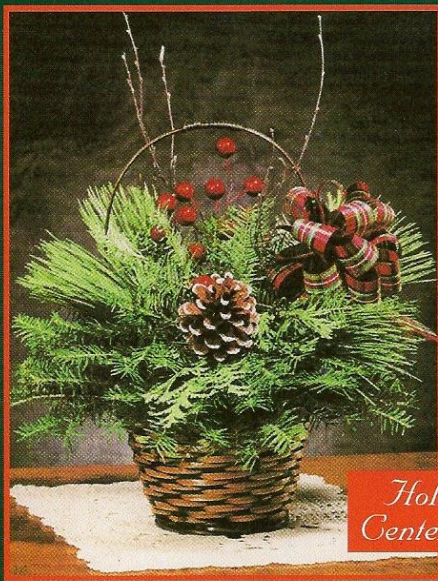

*Holiday
Centerpiece*

North Country Christmas Greens
P.O. Box 88
Taylor, Wisconsin 54659

**NORTH COUNTRY
CHRISTMAS
GREENS**