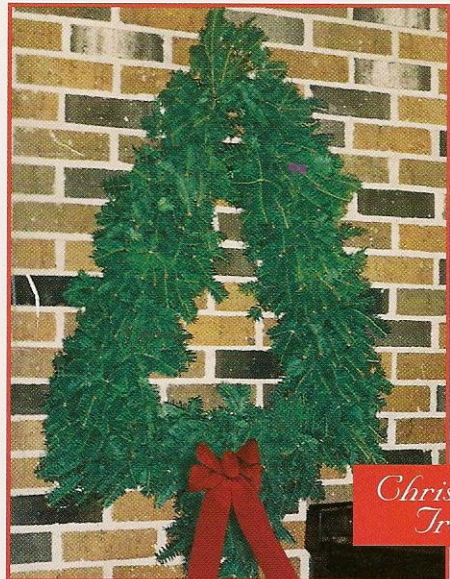

*Providing the Highest Quality
and Personal Service*

POPULAR WREATH SIZES

Decorated with Red Outdoor Bow
and Frosted Pine Cones

25" 30" 36" 48" 60"

Special Size Wreaths
Available from 12" to 72"

Lantern or Door Swag

A Best Seller

Decorated with Red Velour Outdoor
Bow and Frosted Pine Cones

SPECIALTY WREATHS

Decorated with Outdoor Bow

Heart

Candy Cane

*Christmas
Tree*